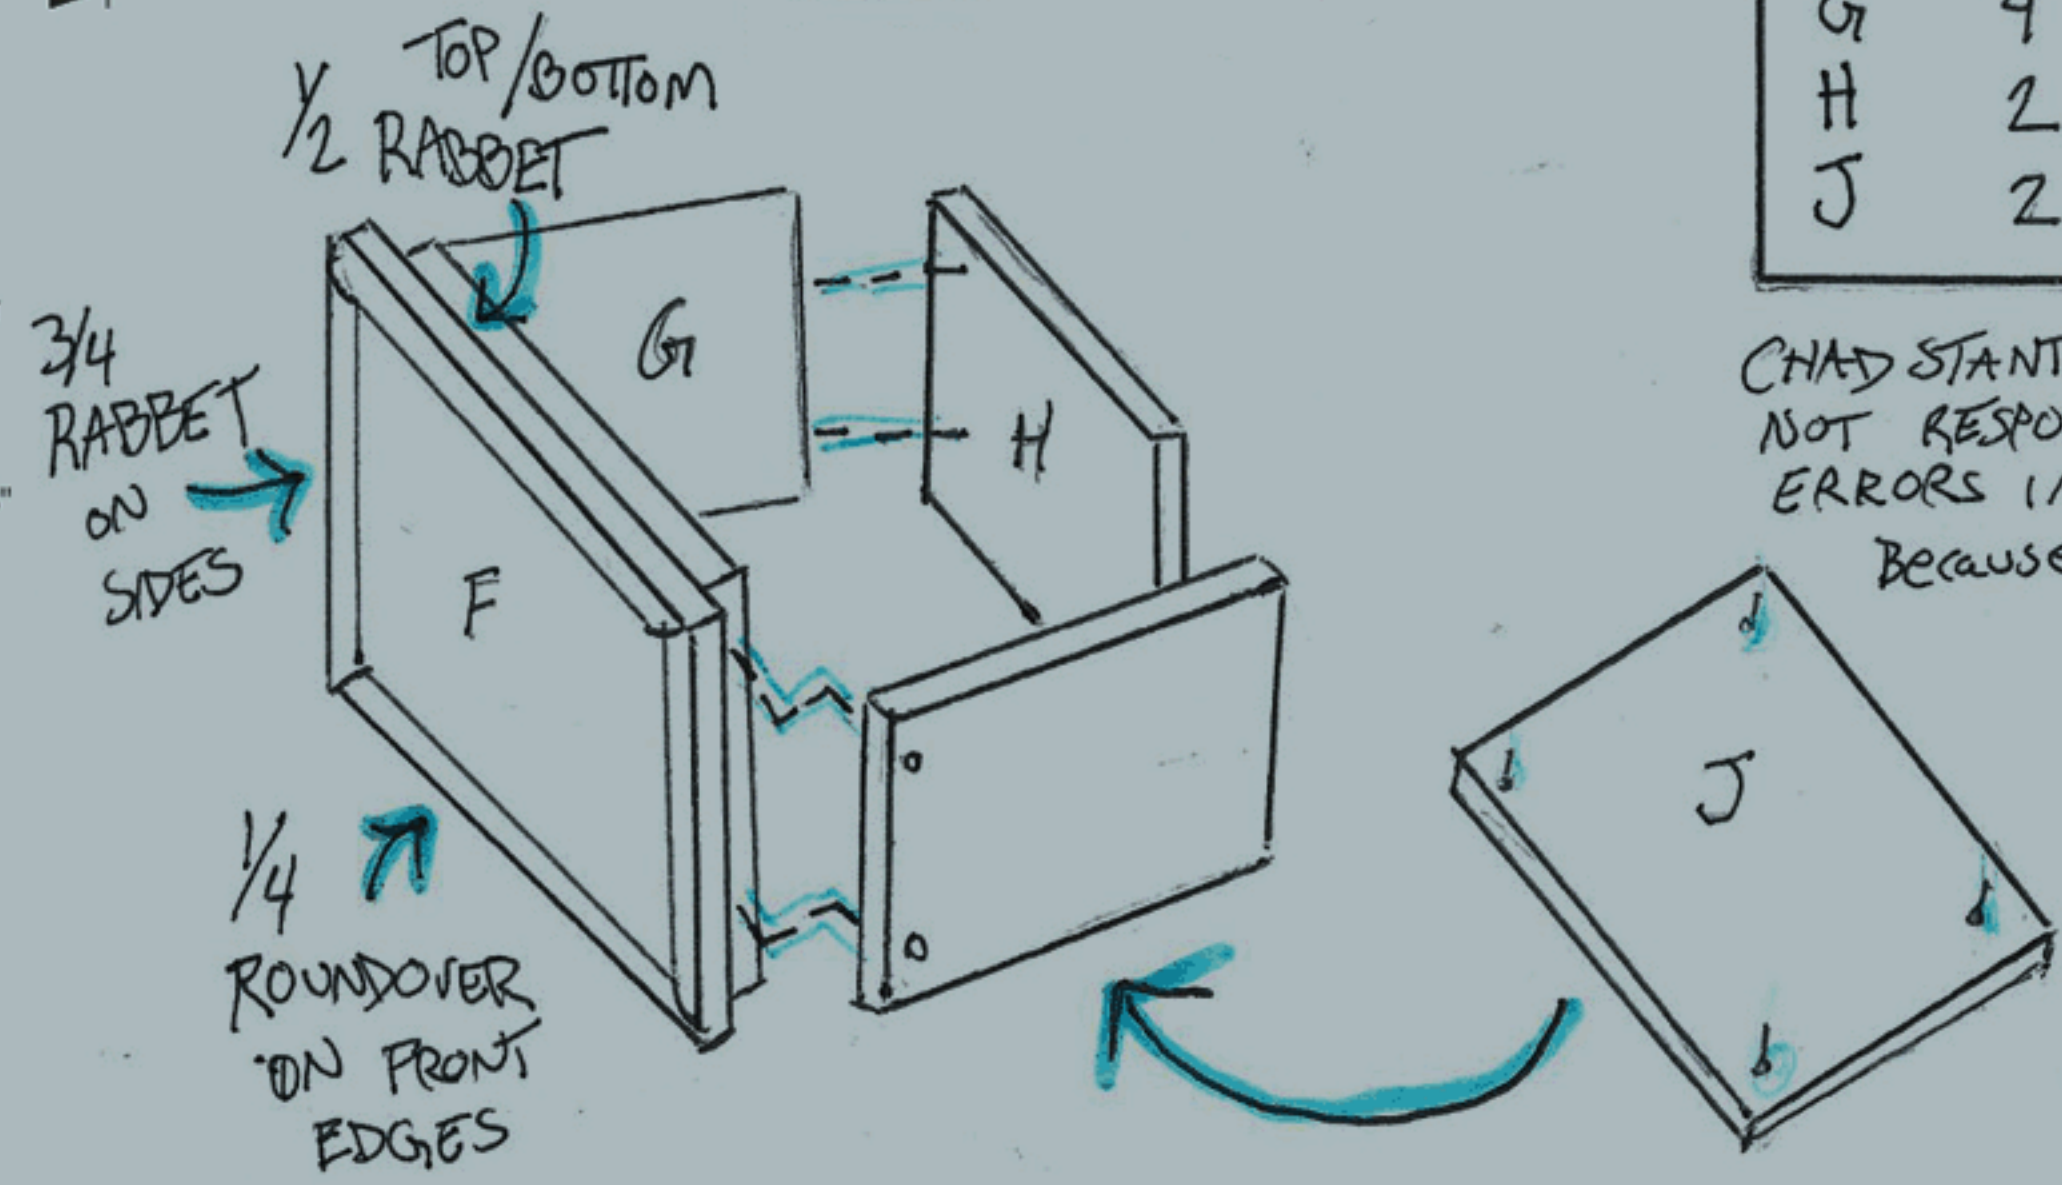

1/4 Rabbet

Wood Choppin' Time

SMALL DISPLAY
STORAGE SHELF

PART	QTY	SIZE	T x W x L
A	2	3/4 3 1/2 17	
B	1	3/4 3 1/2 14	
C	1	3/4 2 13 1/2	
D	2	3/4 3 1/2 14	
E	1	3/4 3 1/2 4 1/2	
F	2	3/4 4 3/8 6 13/16	
G	4	1/2 3 3/8 3	
H	2	1/2 3 3/8 6 5/16	
J	2	1/4 3 6 5/16	