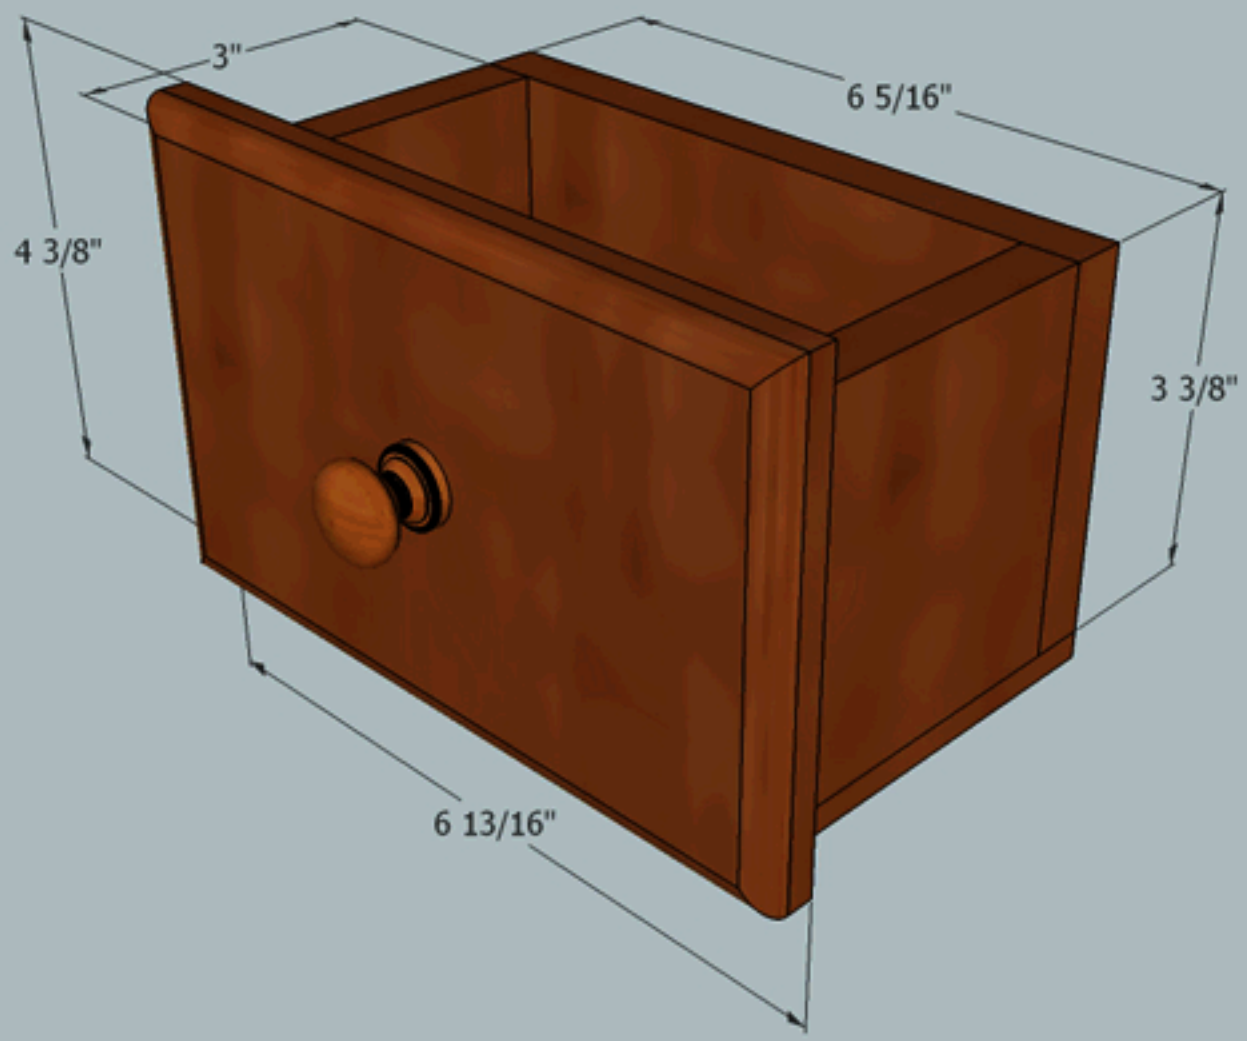

1/4 Rabbet

Wood Choppin' Time

SMALL DISPLAY
STORAGE SHELF

PART	QTY	SIZE	T x W x L
A	2	3/4 3 1/2 17	
B	1	3/4 3 1/2 14	
C	1	3/4 2 13 1/2	
D	2	3/4 3 1/2 14	
E	1	3/4 3 1/2 4 1/2	
F	2	3/4 4 3/8 6 13/16	
G	4	1/2 3 3/8 3	
H	2	1/2 3 3/8 6 5/16	
J	2	1/4 3 6 5/16	